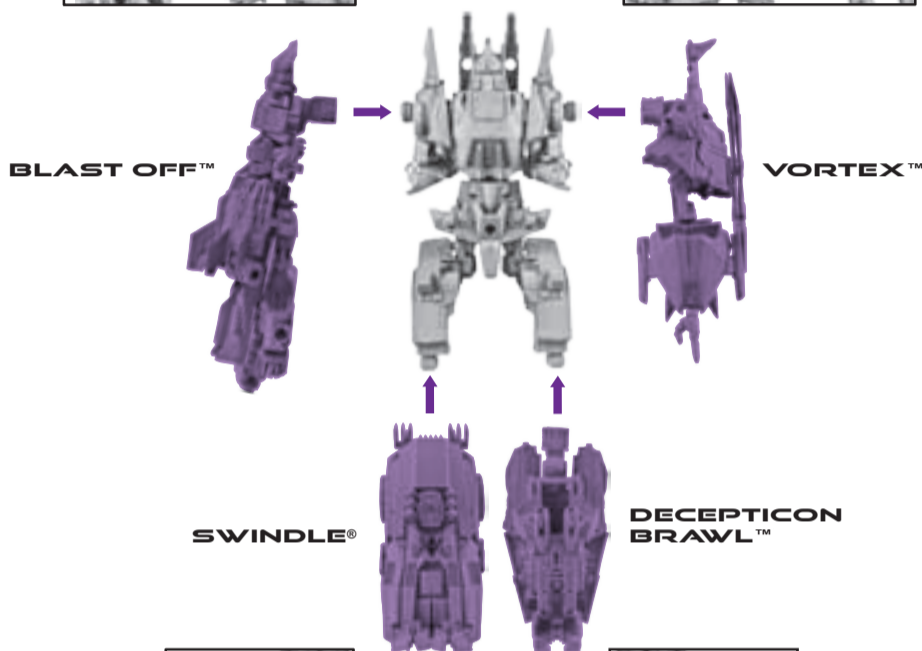

TRANSFORMERS®

GENERATIONS

FALL OF CYBERTRON 2012

DECEPTICON™

BRUTICUS™

WARNING:

CHOKING HAZARD—Small parts.
Not for children under 3 years.

AGES 5+

A0743

LEVEL: 0 1 2 3
INTERMEDIATE

NOTE: Some parts are made to detach if excessive force is applied, and are designed to be reattached if separation occurs. Adult supervision may be necessary for younger children.

COMBINING TO CREATE DECEPTICON BRUTICUS

TO BUILD SONIC CANNON:

CHANGING ONSLAUGHT TO VEHICLE

Reverse order of instructions to convert back into torso.

CHANGING TO ROBOT

CHANGING TO VEHICLE

Retain instructions for future reference.