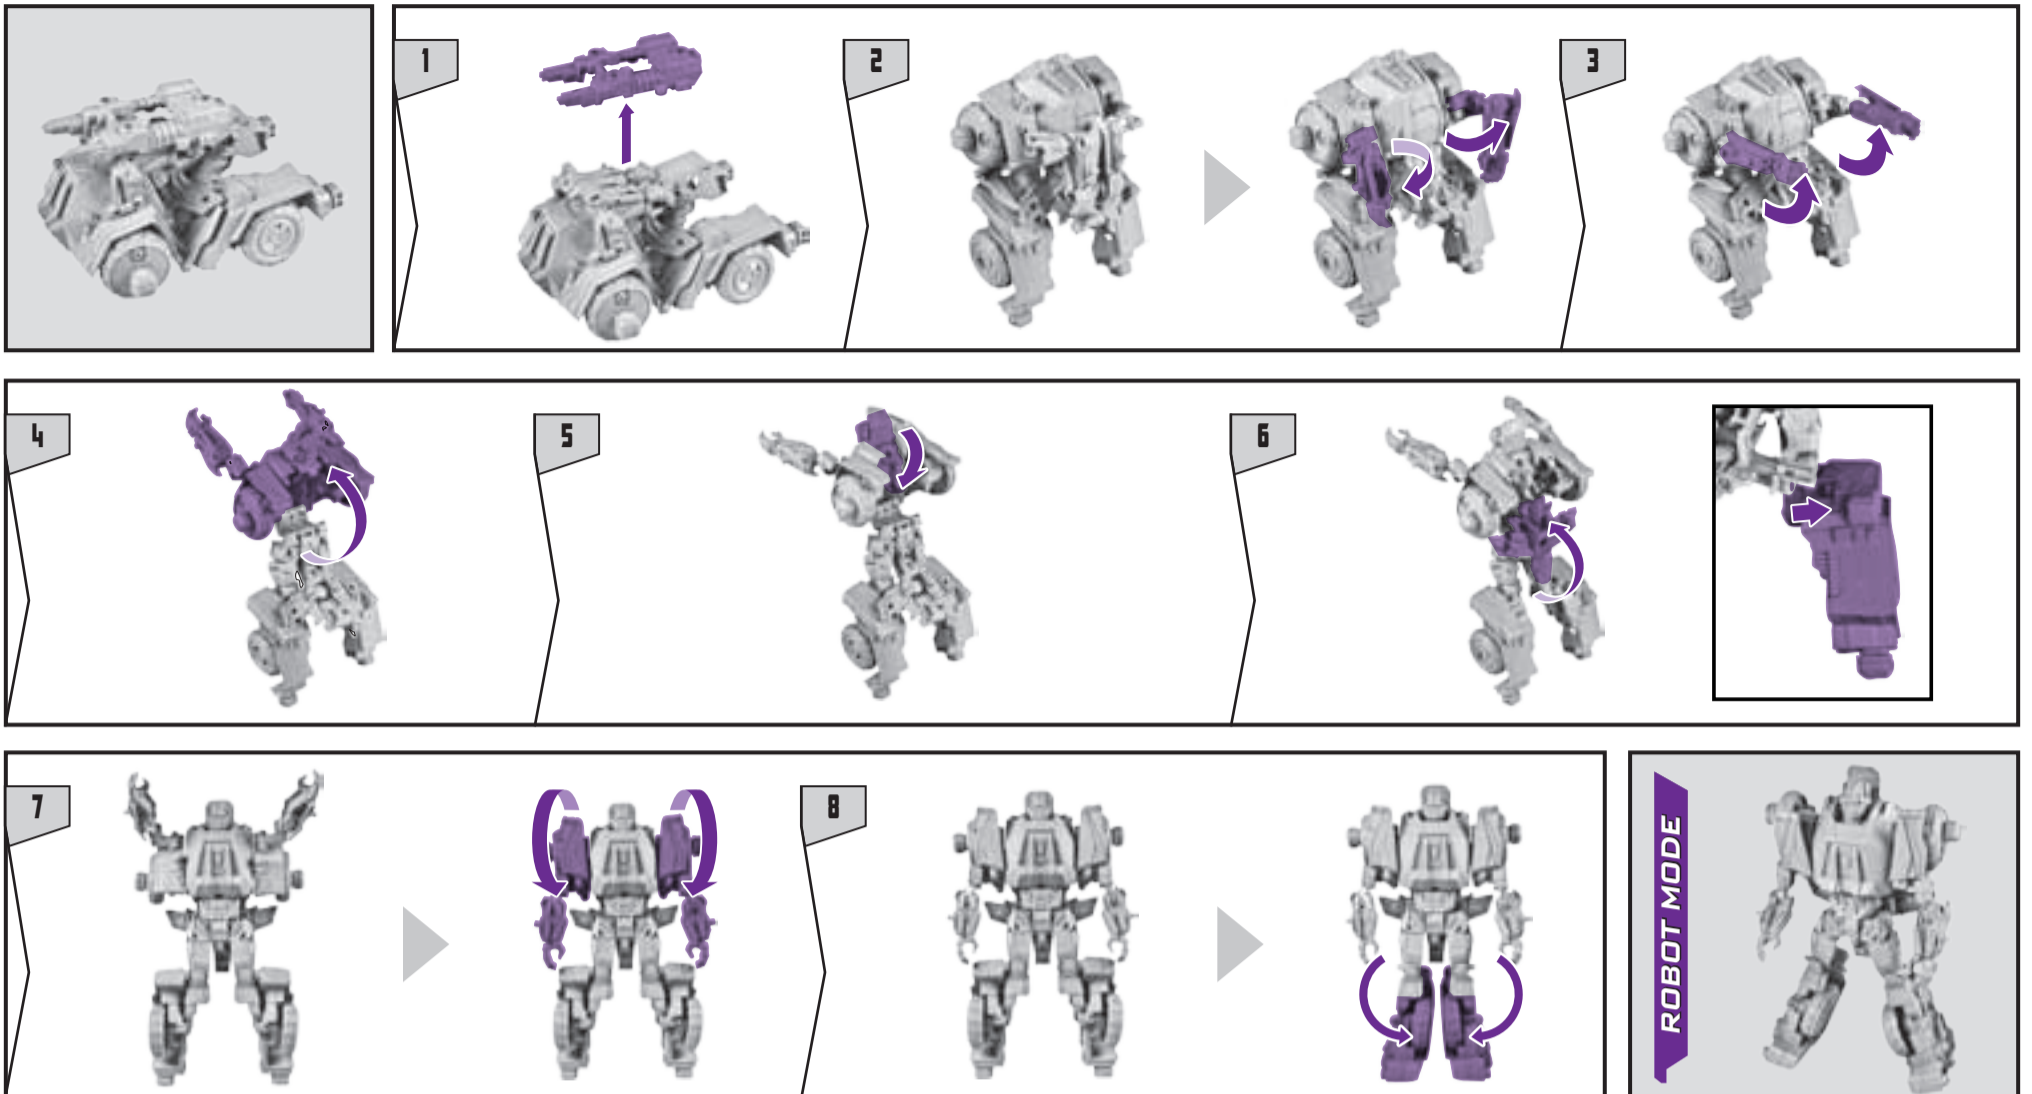

A0743

LEVEL: 0 1 2 3
INTERMEDIATE

NOTE: Some parts are made to detach if excessive force is applied, and are designed to be reattached if separation occurs. Adult supervision may be necessary for younger children.

COMBINING TO CREATE DECEPTICON BRUTICUS

TO BUILD SONIC CANNON:

CHANGING ONSLAUGHT TO VEHICLE

Reverse order of instructions to convert back into torso.

CHANGING TO ROBOT

CHANGING TO VEHICLE

Retain instructions for future reference.