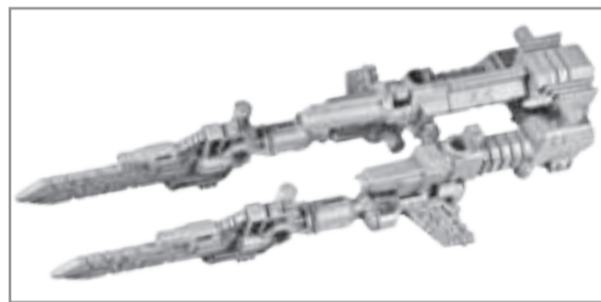

TRANSFORMERS®

GENERATIONS

FALL OF CYBERTRON 2012

DECEPTICON™

BRUTICUS™

WARNING:

CHOKING HAZARD—Small parts.
Not for children under 3 years.

AGES 5+

A0743

LEVEL: 0 1 2 3
INTERMEDIATE

NOTE: Some parts are made to detach if excessive force is applied, and are designed to be reattached if separation occurs. Adult supervision may be necessary for younger children.

COMBINING TO CREATE DECEPTICON BRUTICUS

TO BUILD SONIC CANNON:

CHANGING ONSLAUGHT TO VEHICLE

Reverse order of instructions to convert back into torso.

CHANGING TO ROBOT

CHANGING TO VEHICLE

Retain instructions for future reference.