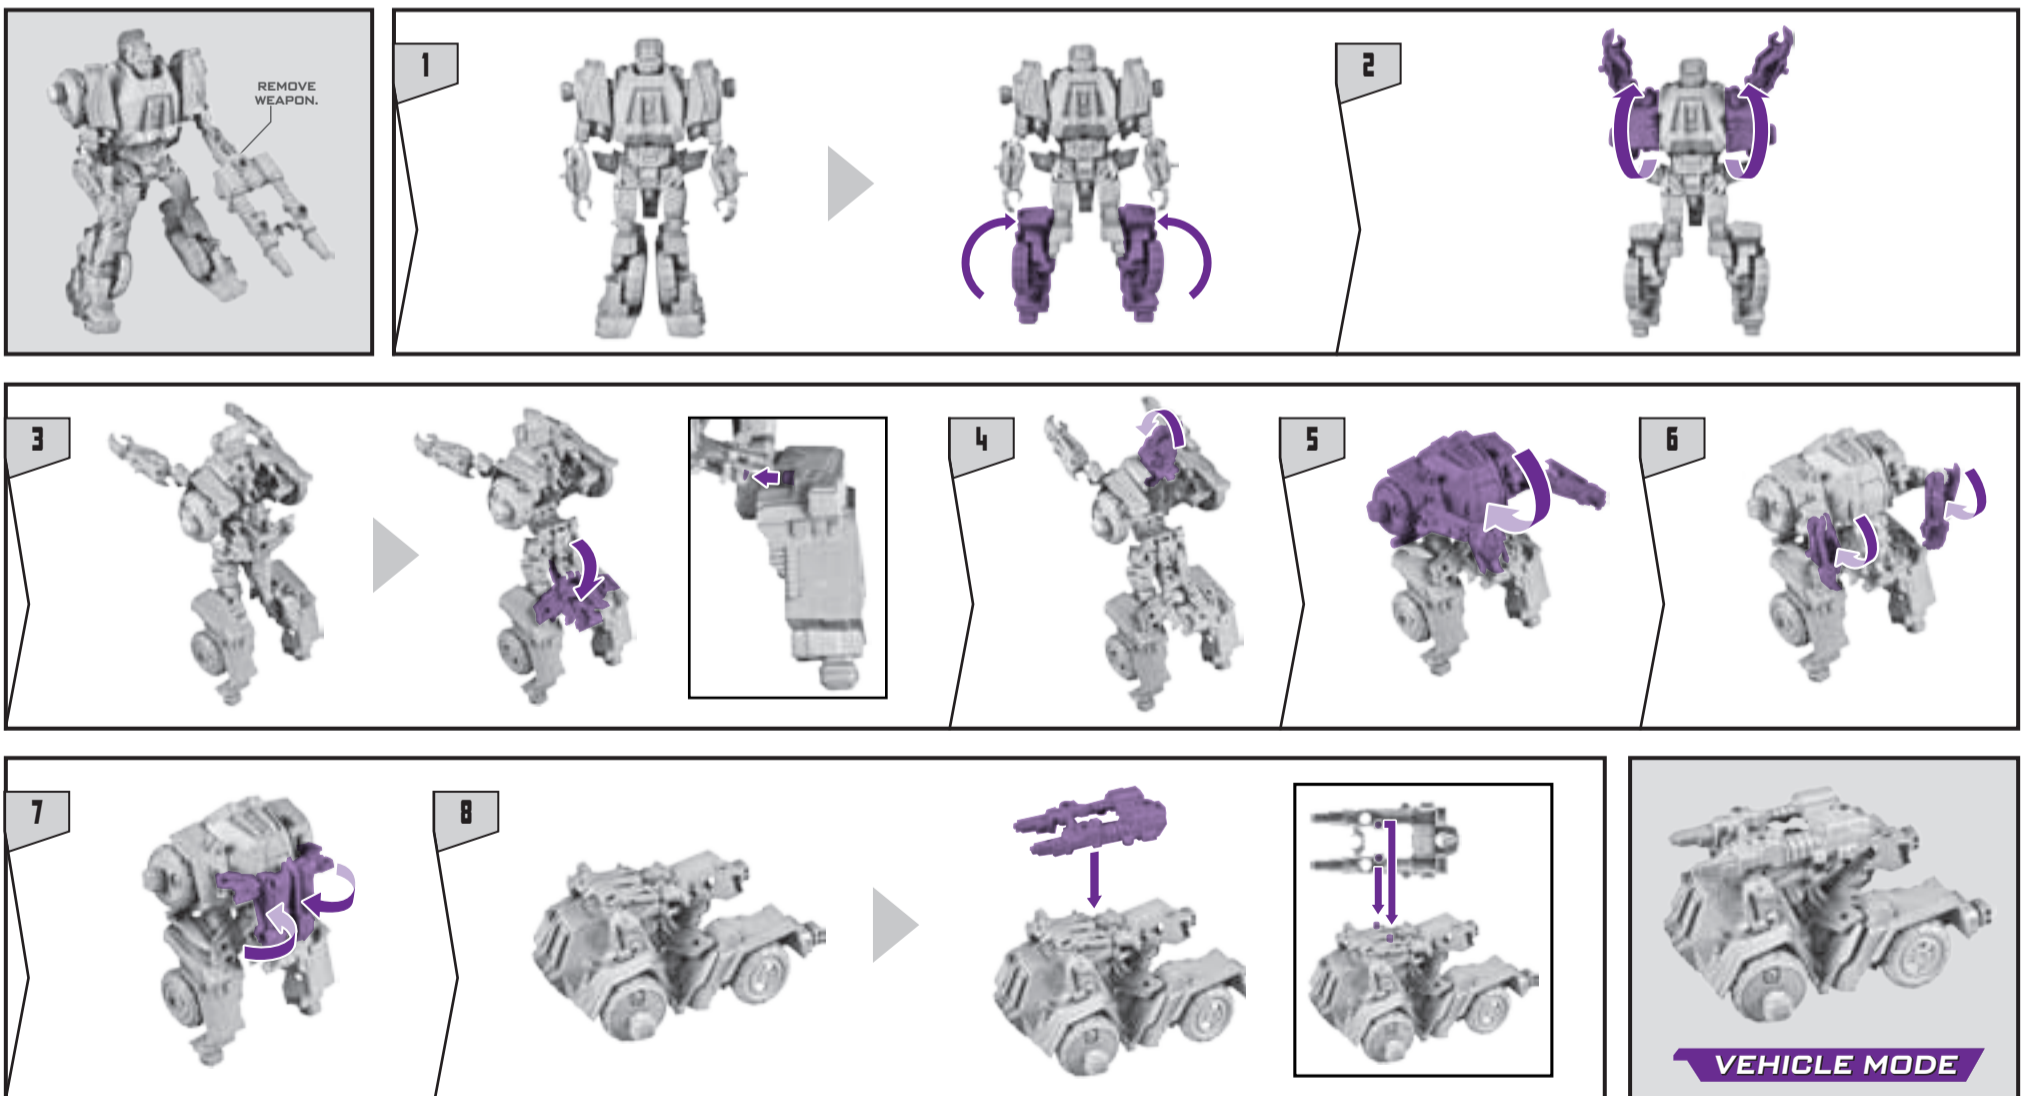

A0743

LEVEL: 0 1 2 3
INTERMEDIATE

NOTE: Some parts are made to detach if excessive force is applied, and are designed to be reattached if separation occurs. Adult supervision may be necessary for younger children.

COMBINING TO CREATE DECEPTICON BRUTICUS

TO BUILD SONIC CANNON:

CHANGING ONSLAUGHT TO VEHICLE

Reverse order of instructions to convert back into torso.

CHANGING TO ROBOT

CHANGING TO VEHICLE

Retain instructions for future reference.