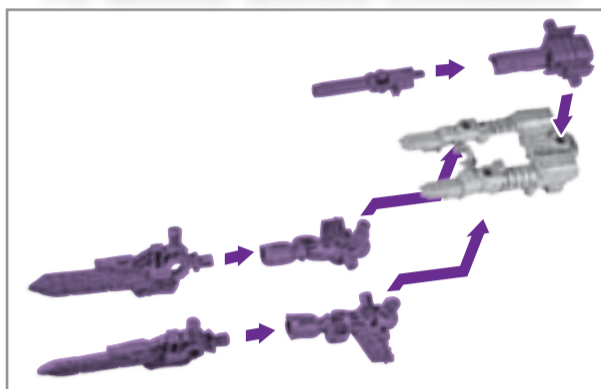

TRANSFORMERS®

GENERATIONS

FALL OF CYBERTRON 2012

DECEPTICON™

BRUTICUS™

WARNING:

CHOKING HAZARD—Small parts.
Not for children under 3 years.

AGES 5+

A0743

LEVEL: 0 1 2 3
INTERMEDIATE

NOTE: Some parts are made to detach if excessive force is applied, and are designed to be reattached if separation occurs. Adult supervision may be necessary for younger children.

COMBINING TO CREATE DECEPTICON BRUTICUS

TO BUILD SONIC CANNON:

CHANGING ONSLAUGHT TO VEHICLE

Reverse order of instructions to convert back into torso.

CHANGING TO ROBOT

CHANGING TO VEHICLE

Retain instructions for future reference.