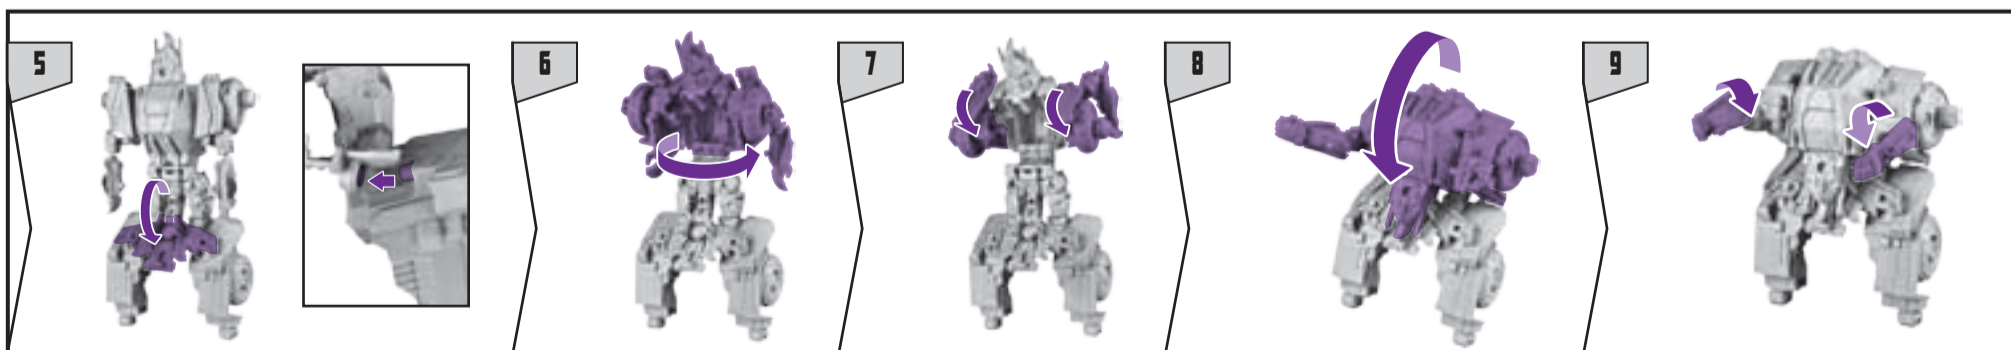

A0743

LEVEL: 0 1 2 3
INTERMEDIATE

NOTE: Some parts are made to detach if excessive force is applied, and are designed to be reattached if separation occurs. Adult supervision may be necessary for younger children.

COMBINING TO CREATE DECEPTICON BRUTICUS

TO BUILD SONIC CANNON:

CHANGING ONSLAUGHT TO VEHICLE

Reverse order of instructions to convert back into torso.

CHANGING TO ROBOT

CHANGING TO VEHICLE

Retain instructions for future reference.