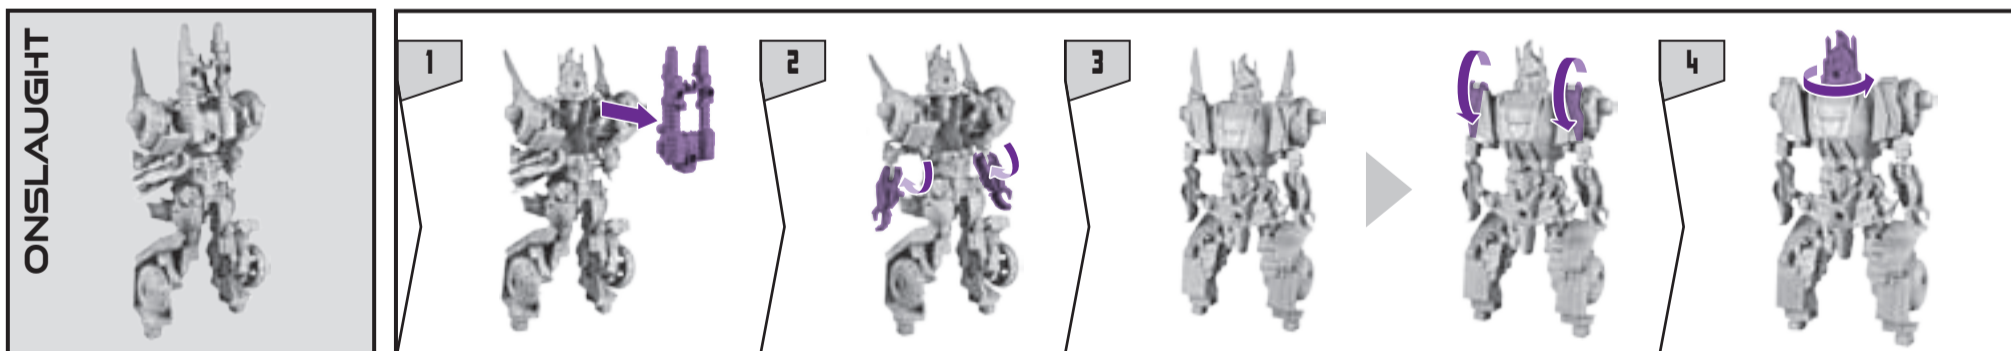

A0743

LEVEL: 0 1 2 3
INTERMEDIATE

NOTE: Some parts are made to detach if excessive force is applied, and are designed to be reattached if separation occurs. Adult supervision may be necessary for younger children.

COMBINING TO CREATE DECEPTICON BRUTICUS

TO BUILD SONIC CANNON:

CHANGING ONSLAUGHT TO VEHICLE

Reverse order of instructions to convert back into torso.

CHANGING TO ROBOT

CHANGING TO VEHICLE

Retain instructions for future reference.